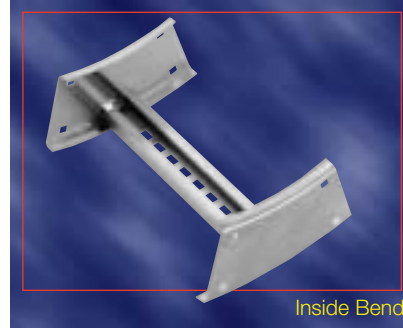

Aluminum Cable Tray

U-Style Fittings Vertical Bends

30°

Part Numbering System

AUF-6-12-L-VO30-24

Fitting Material and Siderail | Width | Fitting Type | Nominal Radius
 Siderail Depth | Bottom Style | Degree

Selection Guide

Inside Tray Widths:
6, 9, 12, 18, 24, 30, 36
 Angle: **30°**
 Nominal Radius: **12, 24, 36, 48**
 Bottom Styles: **L-** Ladder, **V-** Ventilated, **S-** Solid
 Side Rail Depth: **4"- 7"**

(†) Insert side rail depth. (*) Insert bottom style to complete Catalogue Number. (+) Insert "VO" for vertical outside or "VI" for vertical inside. Includes 1 pair of splice plates with hardware.

T&B aluminum cable tray is composed of two distinct systems H-Style and U-Style. These systems are interchangeable.