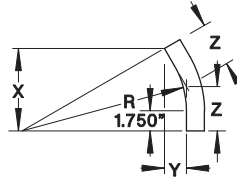

Aluminum Cable Tray

U-Style Fittings Vertical Bends

30°

Part Numbering System

AUF-6-12-L-VO30-24

Fitting Material and Siderail | Width | Fitting Type | Nominal Radius
Siderail Depth | Bottom Style | Degree

Selection Guide

Inside Tray Widths:
6, 9, 12, 18, 24, 30, 36
Angle: **30°**
Nominal Radius: **12, 24, 36, 48**
Bottom Styles: **L-** Ladder, **V-** Ventilated, **S-** Solid
Side Rail Depth: **4"- 7"**

Technical Specifications

30° Vertical BEND — U-Style

Nominal Radius	R	Width	Catalogue Number	(+) VO Siderail			(+) VI Siderail Height											
				Height 4" - 7"			4"			5"			6"			7"		
				X	Y	Z	X	Y	Z	X	Y	Z	X	Y	Z	X	Y	Z
12	6		AUF(+)-06-(*)-(+)30-12															
	9		AUF(+)-09-(*)-(+)30-12															
	12		AUF(+)-12-(*)-(+)30-12															
	18		AUF(+)-18-(*)-(+)30-12	9-1/4	2-1/2	4-15/16	11-3/8	6-11/16	6-1/16	11-13/16	7-9/16	6-5/16	12-3/8	8-11/16	6-5/8	12-7/8	9-3/4	6-7/8
	24		AUF(+)-24-(*)-(+)30-12															
	30		AUF(+)-30-(*)-(+)30-12															
36		AUF(+)-36-(*)-(+)30-12																
24	6		AUF(+)-06-(*)-(+)30-24															
	9		AUF(+)-09-(*)-(+)30-24															
	12		AUF(+)-12-(*)-(+)30-24															
	18		AUF(+)-18-(*)-(+)30-24	15-1/4	4-1/16	8-3/16	17-3/8	8-1/4	9-5/16	17-13/16	9-3/16	9-9/16	18-3/8	10-1/4	9-13/16	18-7/8	11-5/16	10-1/8
	24		AUF(+)-24-(*)-(+)30-24															
	30		AUF(+)-30-(*)-(+)30-24															
36		AUF(+)-36-(*)-(+)30-24																
36	6		AUF(+)-06-(*)-(+)30-36															
	9		AUF(+)-09-(*)-(+)30-36															
	12		AUF(+)-12-(*)-(+)30-36															
	18		AUF(+)-18-(*)-(+)30-36	21-1/4	5-11/16	11-3/8	23-3/8	9-7/8	12-1/2	23-13/16	10-3/4	12-3/4	24-3/8	11-7/8	13-1/16	24-7/8	12-15/16	13-5/16
	24		AUF(+)-24-(*)-(+)30-36															
	30		AUF(+)-30-(*)-(+)30-36															
36		AUF(+)-36-(*)-(+)30-36																
48	6		AUF(+)-06-(*)-(+)30-48															
	9		AUF(+)-09-(*)-(+)30-48															
	12		AUF(+)-12-(*)-(+)30-48															
	18		AUF(+)-18-(*)-(+)30-48	21-1/4	7-5/16	14-5/8	29-3/8	11-1/2	15-3/4	29-13/16	16-12-3/8	16	30-3/8	13-1/2	16-1/4	30-7/8	14-9/16	16-9/16
	24		AUF(+)-24-(*)-(+)30-48															
	30		AUF(+)-30-(*)-(+)30-48															
36		AUF(+)-36-(*)-(+)30-48																

(†) Insert side rail depth. (*) Insert bottom style to complete Catalogue Number. (+) Insert "VO" for vertical outside or "VI" for vertical inside. Includes 1 pair of splice plates with hardware.

T&B aluminum cable tray is composed of two distinct systems H-Style and U-Style. These systems are interchangeable.