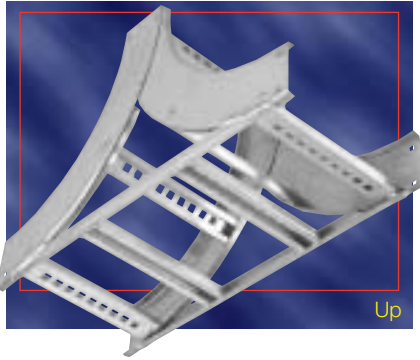

# U-Style Fittings Vertical Tee Up / Down

(†) Insert side rail depth. (\*) Insert bottom style to complete Catalogue Number. Includes 2 pairs of splice plates with hardware.

T&B aluminum cable tray is composed of two distinct systems H-Style and U-Style. These systems are interchangeable.