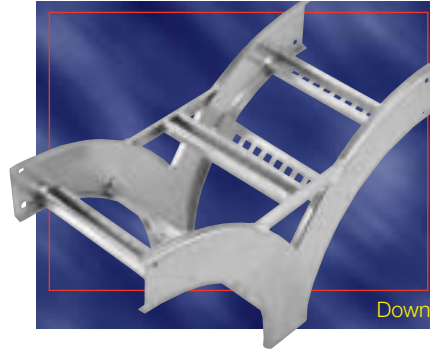

# U-Style Fittings Vertical Tee Up / Down

(†) Insert side rail depth. (\*) Insert bottom style to complete Catalogue Number. Includes 2 pairs of splice plates with hardware.

T&B aluminum cable tray is composed of two distinct systems H-Style and U-Style. These systems are interchangeable.